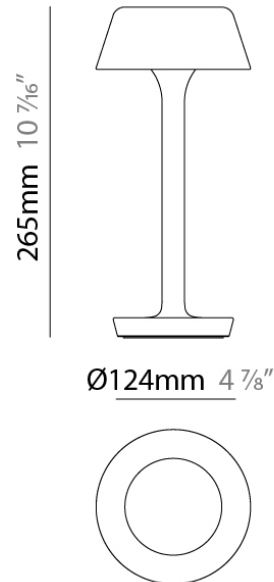

FIREFLY PORTABLE

D84377-BRZ

PROJECT _____

TYPE _____

NOTES _____

QUANTITY _____

DATE _____

GENERAL

Series: Firefly
Brand: Panzeri
Division: Design
Mounting Type: Portable
Mounting Location: Table

PHYSICAL

Shape: Round
Diameter (mm): 124
Diameter (in): 4 ⁷/₈
Height (mm): 265
Height (in): 10 ⁷/₁₆
Light Distribution: Direct
Weight (kg): 1.0550
Weight (lbs): 2.321
Screws: A4 stainless steel
Diffuser: Opal - Acrylic
Gasket: Silicone
Fixture Material: Aluminum Die Cast

ELECTRICAL

Lamp Type: LED
Input Wattage (W): 2
Dimming: 5-Step Touch Dimming
Input Voltage (V): 120
Output Voltage (V): 5

LED

Number of LEDs: 1
Color Temperature (°K): 2700
Max. Delivered Lumen (lm): 161
Nominal Lumen (lm): 328
CRI: >80 CRI
Efficiency (%): 49.1
Lamp Life (hrs): 70000

OPTICAL

RATINGS AND CERTIFICATIONS

Certified By: CSA Certified to UL and CSA Standards
IP rating: IP65